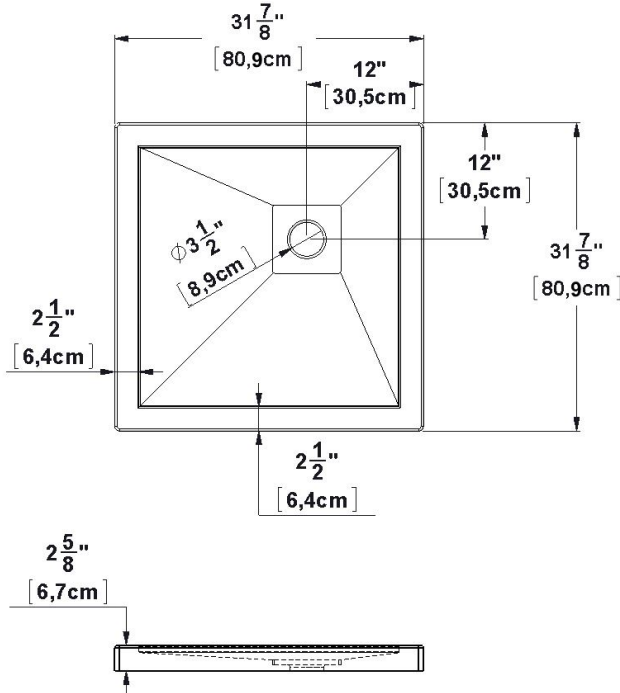

Base 32x32 RH corner drain

Product code: **SB32R3212**

Nominal dimensions: **32" x 32" x 2.625" [81.3 cm x 81.3 cm x 6.7 cm]**

Material: **acrylic**

Draft revision : **20231214170359**

Draft and specs

Specifications

Textured floor: **no**
Footrest: **no**
Characteristics: **corner base 12-12**

Remarks

All measures have a precision of ± 1/4" (0,63cm)
If a measure is present on one side only, part is symmetrical

Available options

Shower seat:
Shower door : **FP32 FP32R32**

Additional note(s):

Aluminum tile Flanges supplied but NOT installed.

IMPORTANT NOTE :

Specifications, dimensions and models are subject to change.
Visit our website <http://www.oceania-attitude.com> to access up-to-date dimensions and informations. In all cases, information on the website is the most up-to-date.