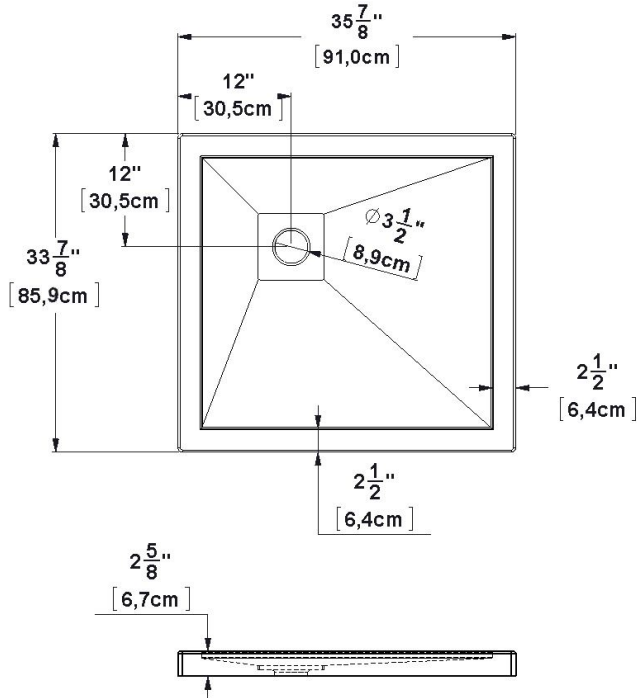

Base 36x34 LH corner drain

Product code: **SB36L3412**

Nominal dimensions: **36" x 34" x 2.625" [91.4 cm x 86.4 cm x 6.7 cm]**

Material: **acrylic**

Draft revision : **20240110124636**

Draft and specs

Specifications

Textured floor: **no**
Footrest: **no**
Characteristics: **corner base 12-12**

Remarks

All measures have a precision of $\pm 1/4"$ (0,63cm)
If a measure is present on one side only, part is symmetrical

Brides/Flange: X

Available options

Shower seat:
Shower door : **FP34 FP34R36 PB136 PB23634**

Additional note(s):

Aluminum tile Flanges supplied but NOT installed.

IMPORTANT NOTE :

Specifications, dimensions and models are subject to change.
Visit our website <http://www.oceania-attitude.com> to access up-to-date dimensions and informations. In all cases, information on the website is the most up-to-date.