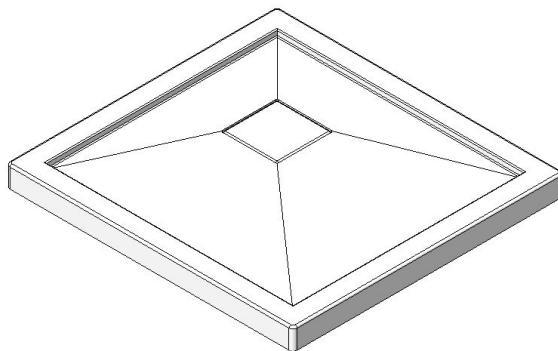

Base 36x34 LH corner drain

Product code: **SB36L3412**

Nominal dimensions: **36" x 34" x 2.625" [91.4 cm x 86.4 cm x 6.7 cm]**

Material: **acrylic**

Draft revision : **20240110124636**

Draft and specs

Specifications

Textured floor: **no**
Footrest: **no**
Characteristics: **corner base 12-12**

Remarks

All measures have a precision of $\pm 1/4"$ (0,63cm)
If a measure is present on one side only, part is symmetrical

Brides/Flange: X

Available options

Shower seat:
Shower door : **FP34 FP34R36 PB136 PB23634**

Additional note(s):

Aluminum tile Flanges supplied but NOT installed.

IMPORTANT NOTE :

Specifications, dimensions and models are subject to change.
Visit our website <http://www.oceania-attitude.com> to access up-to-date dimensions and informations. In all cases, information on the website is the most up-to-date.