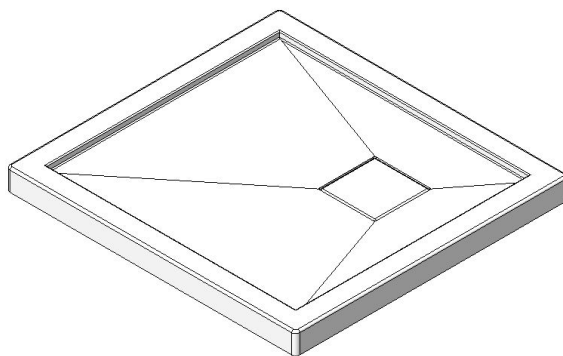

**Base 36x34 RH corner drain**

Product code: **SB36R3412**

Nominal dimensions: **36" x 34" x 2.625" [91.4 cm x 86.4 cm x 6.7 cm]**

Material: **acrylic**

Draft revision : **20240110124722**

**Draft and specs**

**Specifications**

Textured floor: **no**  
Footrest: **no**  
Characteristics: **corner base 12-12**

**Remarks**

All measures have a precision of  $\pm 1/4"$  (0,63cm)  
If a measure is present on one side only, part is symmetrical

Brides/Flange: X

**Available options**

Shower seat:  
Shower door : **FP34 FP34R36 PB136 PB23634**

**Additional note(s):**

Aluminum tile Flanges supplied but NOT installed.

**IMPORTANT NOTE :**

Specifications, dimensions and models are subject to change.  
Visit our website <http://www.oceania-attitude.com> to access up-to-date dimensions and informations. In all cases, information on the website is the most up-to-date.