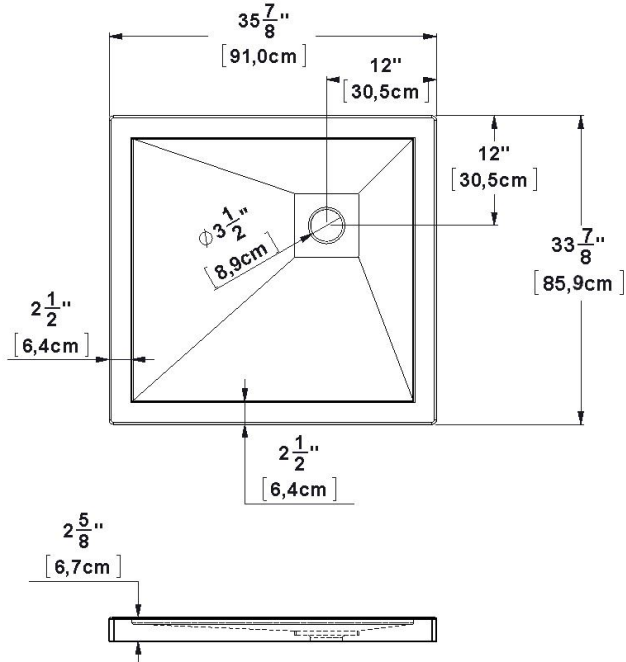

**Base 36x34 RH corner drain**

Product code: **SB36R3412**

Nominal dimensions: **36" x 34" x 2.625" [91.4 cm x 86.4 cm x 6.7 cm]**

Material: **acrylic**

Draft revision : **20240110124722**

**Draft and specs**

**Specifications**

Textured floor: **no**  
Footrest: **no**  
Characteristics: **corner base 12-12**

**Remarks**

All measures have a precision of  $\pm 1/4"$  (0,63cm)  
If a measure is present on one side only, part is symmetrical

Brides/Flange: X

**Available options**

Shower seat:  
Shower door : **FP34 FP34R36 PB136 PB23634**

**Additional note(s):**

Aluminum tile Flanges supplied but NOT installed.

**IMPORTANT NOTE :**

Specifications, dimensions and models are subject to change.  
Visit our website <http://www.oceania-attitude.com> to access up-to-date dimensions and informations. In all cases, information on the website is the most up-to-date.