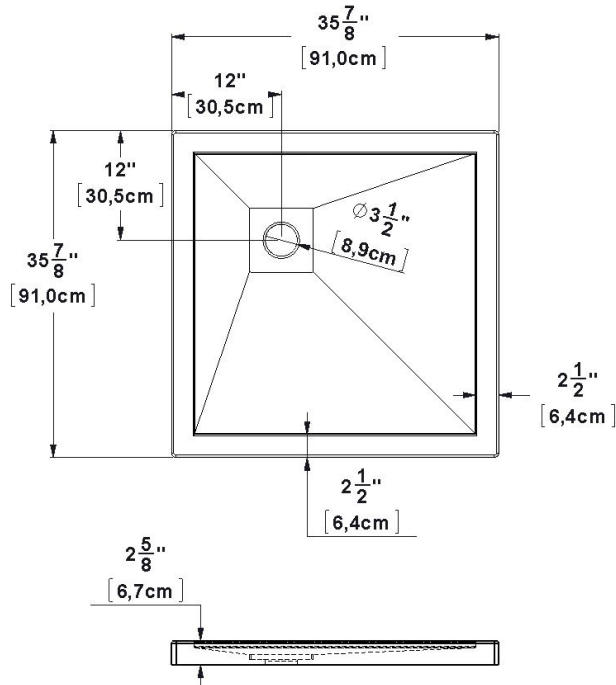

**Base 36x36 LH corner drain**

Product code: **SB36L3612**

Nominal dimensions: **36" x 36" x 2.625" [91.4 cm x 91.4 cm x 6.7 cm]**

Material: **acrylic**

Draft revision : **20240110130332**

**Draft and specs**

**Specifications**

Textured floor: **no**  
Footrest: **no**  
Characteristics: **corner base 12-12**

**Remarks**

All measures have a precision of  $\pm 1/4$ " (0,63cm)  
If a measure is present on one side only, part is symmetrical

**Available options**

Shower seat:  
Shower door : **PB136 PB23636**

**Additional note(s):**

Integrated tile flanges not shown. To be specified when ordering.  
Aluminum tile flanges can be supplied as an option.