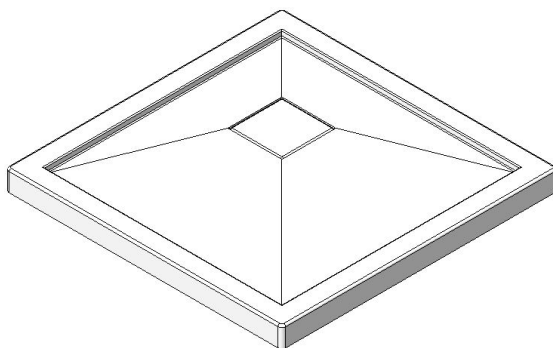

**Base 36x36 LH corner drain**

Product code: **SB36L3612**

Nominal dimensions: **36" x 36" x 2.625" [91.4 cm x 91.4 cm x 6.7 cm]**

Material: **acrylic**

Draft revision : **20240110130332**

**Draft and specs**

**Specifications**

Textured floor: **no**  
Footrest: **no**  
Characteristics: **corner base 12-12**

**Remarks**

All measures have a precision of  $\pm 1/4$ " (0,63cm)  
If a measure is present on one side only, part is symmetrical

**Available options**

Shower seat:  
Shower door : **PB136 PB23636**

**Additional note(s):**

Integrated tile flanges not shown. To be specified when ordering.  
Aluminum tile flanges can be supplied as an option.