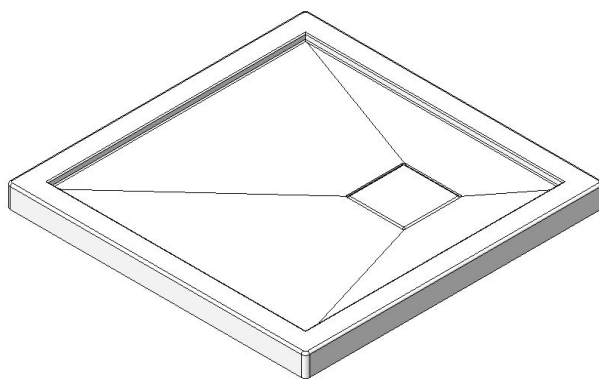

Base 36x36 RH corner drain

Product code: **SB36R3612**

Nominal dimensions: **36" x 36" x 2.625" [91.4 cm x 91.4 cm x 6.7 cm]**

Material: **acrylic**

Draft revision : **20240110130353**

Draft and specs

Specifications

Textured floor: **no**
Footrest: **no**
Characteristics: **corner base 12-12**

Remarks

All measures have a precision of $\pm 1/4"$ (0,63cm)
If a measure is present on one side only, part is symmetrical

Available options

Shower seat:
Shower door : **PB136 PB23636**

Additional note(s):

Integrated tile flanges not shown. To be specified when ordering.
Aluminum tile flanges can be supplied as an option.

IMPORTANT NOTE :

Specifications, dimensions and models are subject to change.
Visit our website <http://www.oceania-attitude.com> to access up-to-date dimensions and informations. In all cases, information on the website is the most up-to-date.