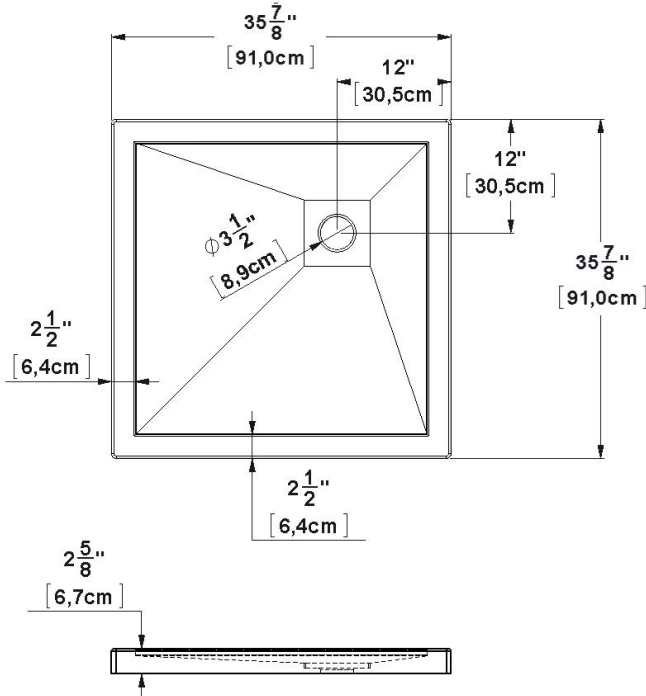

Base 36x36 RH corner drain

Product code: **SB36R3612**

Nominal dimensions: **36" x 36" x 2.625" [91.4 cm x 91.4 cm x 6.7 cm]**

Material: **acrylic**

Draft revision : **20240110130353**

Draft and specs

Specifications

Textured floor: **no**
Footrest: **no**
Characteristics: **corner base 12-12**

Remarks

All measures have a precision of $\pm 1/4"$ (0,63cm)
If a measure is present on one side only, part is symmetrical

Available options

Shower seat:
Shower door : **PB136 PB23636**

Additional note(s):

Integrated tile flanges not shown. To be specified when ordering.
Aluminum tile flanges can be supplied as an option.

IMPORTANT NOTE :

Specifications, dimensions and models are subject to change.
Visit our website <http://www.oceania-attitude.com> to access up-to-date dimensions and informations. In all cases, information on the website is the most up-to-date.