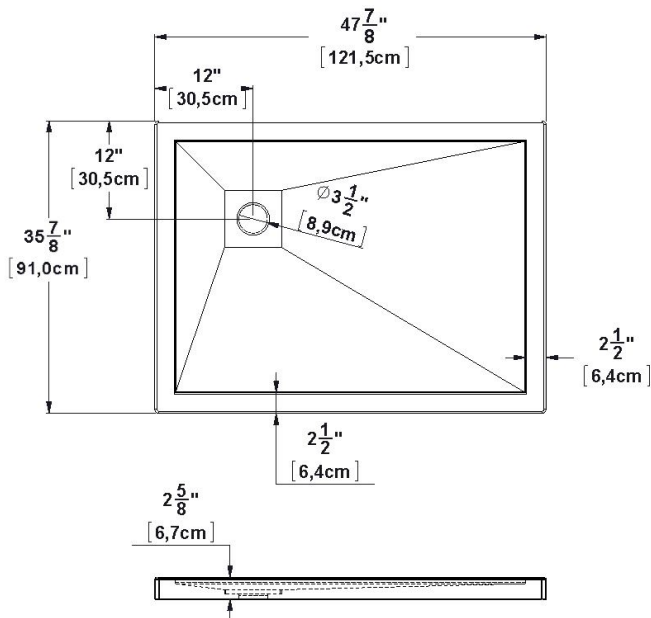

**Base 48x36 LH corner drain**

Product code: **SB48L3612**

Nominal dimensions: **48" x 36" x 2.625" [121.9 cm x 91.4 cm x 6.7 cm]**

Material: **acrylic**

Draft revision : **20240109141452**

**Draft and specs**

**Specifications**

Textured floor: **no**  
Footrest: **no**  
Characteristics: **corner base 12-12**

**Remarks**

All measures have a precision of ± 1/4" (0,63cm)  
If a measure is present on one side only, part is symmetrical