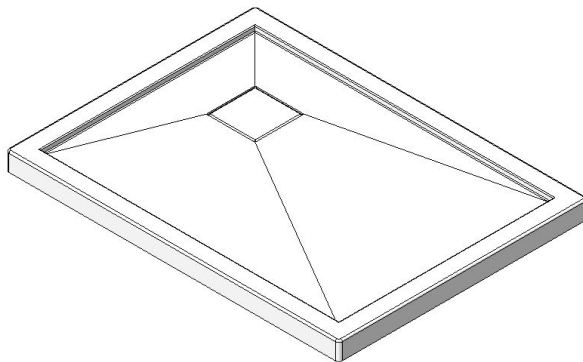

**Base 48x36 LH corner drain**

Product code: **SB48L3612**

Nominal dimensions: **48" x 36" x 2.625" [121.9 cm x 91.4 cm x 6.7 cm]**

Material: **acrylic**

Draft revision : **20240109141452**

**Draft and specs**

**Specifications**

Textured floor: **no**  
Footrest: **no**  
Characteristics: **corner base 12-12**

**Remarks**

All measures have a precision of ± 1/4" (0,63cm)  
If a measure is present on one side only, part is symmetrical