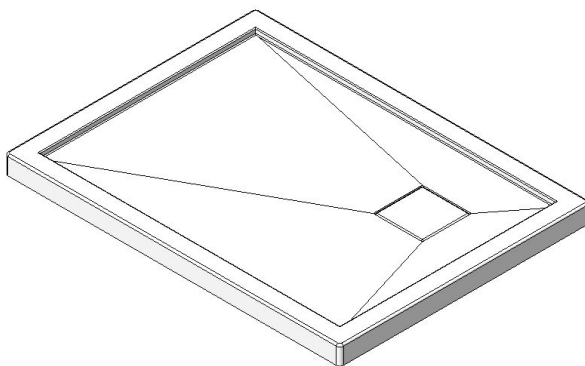

Base 48x36 RH corner drain

Product code: **SB48R3612**

Nominal dimensions: **48" x 36" x 2.625" [121.9 cm x 91.4 cm x 6.7 cm]**

Material: **acrylic**

Draft revision : **20240109141512**

Draft and specs

Specifications

Textured floor: **no**
Footrest: **no**
Characteristics: **corner base 12-12**

Remarks

All measures have a precision of $\pm 1/4"$ (0,63cm)
If a measure is present on one side only, part is symmetrical

Available options

Shower seat:

Shower door : **PB136 PB148 PB24836
PR23648 EKO48 EKO48R36
PBSD48 PBSD48R36
PBSD48R236**

Additional note(s):

Integrated tile flanges not shown. To be specified when ordering. Aluminum tile flanges can be supplied as an option. *The "X" configuration has no tiling flange. The aluminum tile flanges are provided, but not factory installed.