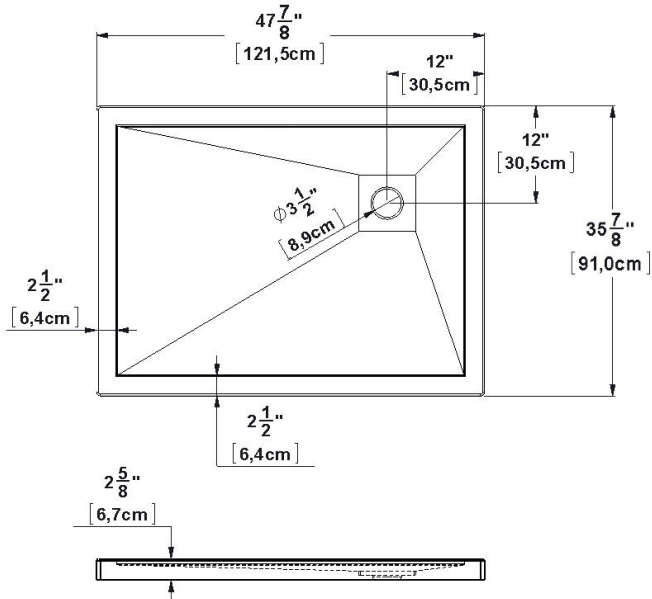

Base 48x36 RH corner drain

Product code: **SB48R3612**

Nominal dimensions: **48" x 36" x 2.625" [121.9 cm x 91.4 cm x 6.7 cm]**

Material: **acrylic**

Draft revision : **20240109141512**

Draft and specs

Specifications

Textured floor: **no**
Footrest: **no**
Characteristics: **corner base 12-12**

Remarks

All measures have a precision of $\pm 1/4"$ (0,63cm)
If a measure is present on one side only, part is symmetrical

Available options