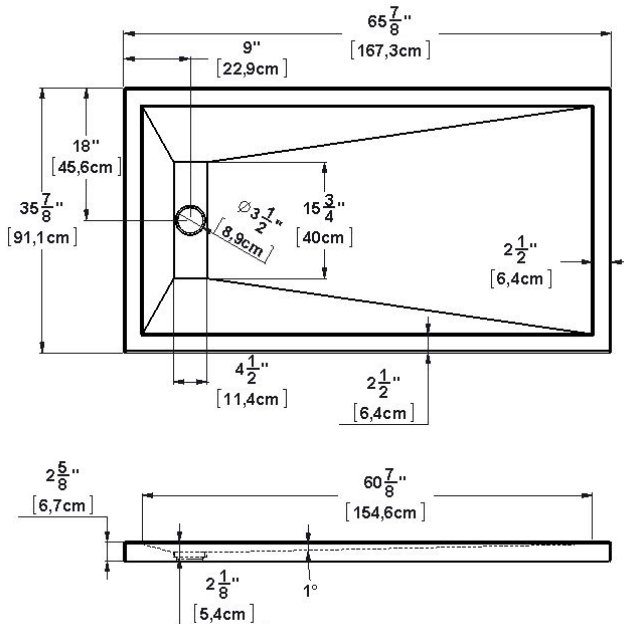

Base 66x36 rectangular drain cover

Product code: **SB6636**

Nominal dimensions: **66" x 36" x 2.625" [167.6 cm x 91.4 cm x 6.7 cm]**

Material: **acrylic**

Draft revision : **20230113144644**

Draft and specs

Specifications

Textured floor: **no**

Footrest: **no**

Characteristics:

Remarks

All measures have a precision of $\pm 1/4"$ (0,63cm)
 If a measure is present on one side only, part is symmetrical

Brides/Flanges: X

Available options

Shower seat:

Shower door : **PB136 PBSD66 PBSD66R36
 PBSD66R236**

Additional note(s):

Aluminum tile Flanges supplied but NOT installed.

IMPORTANT NOTE :

Specifications, dimensions and models are subject to change.
 Visit our website <http://www.oceania-attitude.com> to access up-to-date dimensions and informations. In all cases, information on the website is the most up-to-date.