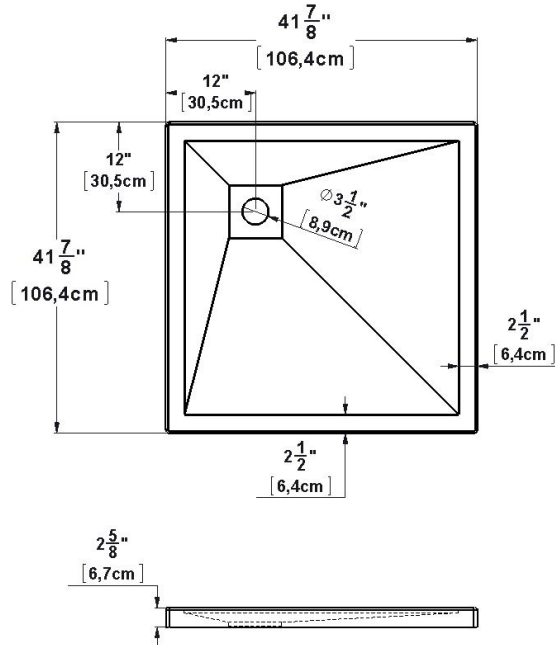

Base 42X42 LH corner drain

Product code: **SB42L4212**

Nominal dimensions: **42" x 32" x 2.625" [106.7 cm x 81.3 cm x 6.7 cm]**

Material: **acrylic**

Draft revision : **20230113134733**

Draft and specs

Specifications

Textured floor: **no**
Footrest: **no**
Characteristics: **corner base 12-12**

Remarks

All measures have a precision of $\pm 1/4$ " (0,63cm)
If a measure is present on one side only, part is symmetrical

Brides/Flange: X

Available options

Shower seat:
Shower door : **PB142 PB24242**

Additional note(s):

Aluminum tile Flanges supplied but NOT installed.

IMPORTANT NOTE :

Specifications, dimensions and models are subject to change.
Visit our website <http://www.oceania-attitude.com> to access up-to-date dimensions and informations. In all cases, information on the website is the most up-to-date.