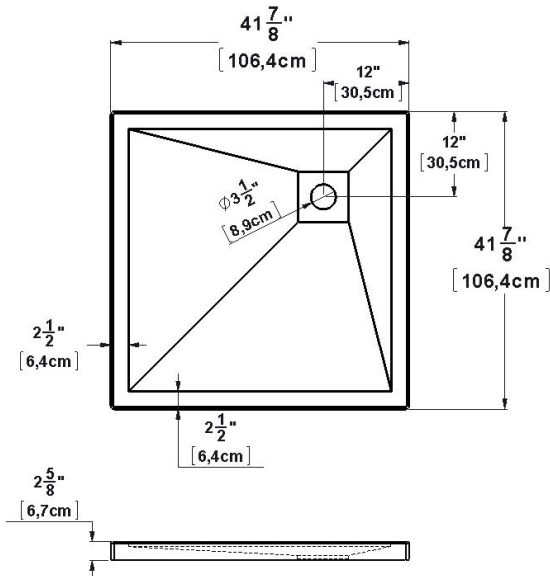

Base 42x42 RH corner drain

Product code: **SB42R4212**

Nominal dimensions: **42" x 32" x 2.625" [106.7 cm x 81.3 cm x 6.7 cm]**

Material: **acrylic**

Draft revision : **20230113141056**

Draft and specs

Specifications

Textured floor: **no**
Footrest: **no**
Characteristics: **corner base 12-12**

Remarks

All measures have a precision of $\pm 1/4$ " (0,63cm)
If a measure is present on one side only, part is symmetrical

Brides/Flange: X

Available options

Shower seat:
Shower door : **PB142 PB24242**

Additional note(s):

Aluminum tile Flanges supplied but NOT installed.

IMPORTANT NOTE :

Specifications, dimensions and models are subject to change.
Visit our website <http://www.oceania-attitude.com> to access up-to-date dimensions and informations. In all cases, information on the website is the most up-to-date.