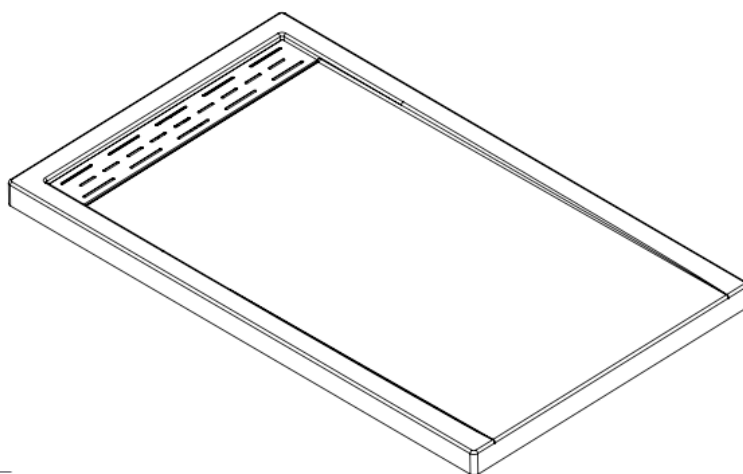

Base 60x36 left hand linear drain cover

Product code: **SB60L36LI**

Nominal dimensions: **60" x 36" x 2.625" [152.4 cm x 91.4 cm x 6.7 cm]**

Material: **acrylic**

Draft revision : **20221128124337**

Draft and specs

Specifications	
Textured floor:	no
Footrest:	no
Characteristics:	

Remarks	
All measures have a precision of $\pm 1/4"$ (0,63cm) If a measure is present on one side only, part is symmetrical	

Available options	
Shower seat:	
Shower door :	PB136 EKO60 EKO60R36 PBSD60 PBSD60R36 PBSD60R236

Additional note(s):

Linear white drain cover included. Integrated tile flanges not shown. To be specified when ordering. Aluminum tile flanges can be supplied as an option. *The "X" configuration has no tiling flange. The aluminum tile flanges are provided, but not factory installed.