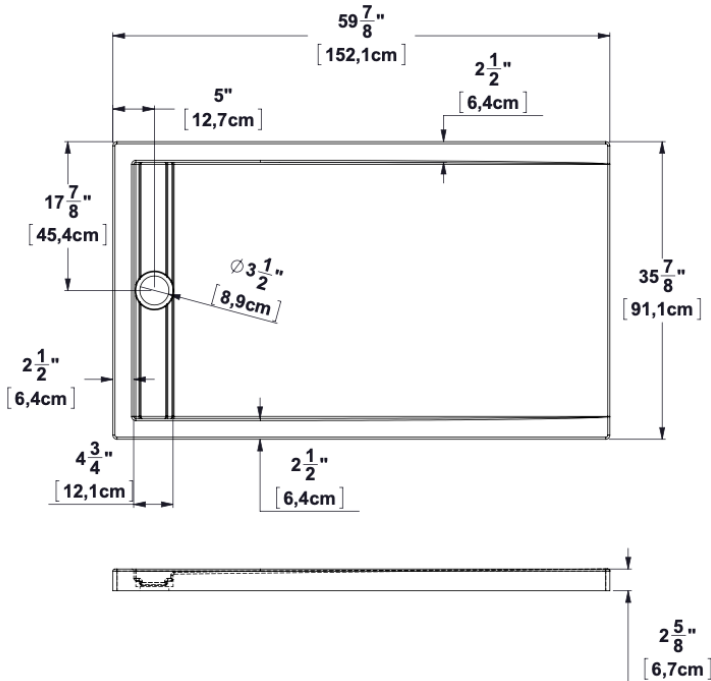

Base 60x36 left hand linear drain cover

Product code: **SB60L36LI**

Nominal dimensions: **60" x 36" x 2.625" [152.4 cm x 91.4 cm x 6.7 cm]**

Material: **acrylic**

Draft revision : **20221128124337**

Draft and specs

Specifications	
Textured floor:	no
Footrest:	no
Characteristics:	

Remarks	
All measures have a precision of $\pm 1/4"$ (0,63cm) If a measure is present on one side only, part is symmetrical	

Available options	
Shower seat:	
Shower door :	PB136 EKO60 EKO60R36 PBSD60 PBSD60R36 PBSD60R236

Additional note(s):

Linear white drain cover included. Integrated tile flanges not shown. To be specified when ordering. Aluminum tile flanges can be supplied as an option. *The "X" configuration has no tiling flange. The aluminum tile flanges are provided, but not factory installed.