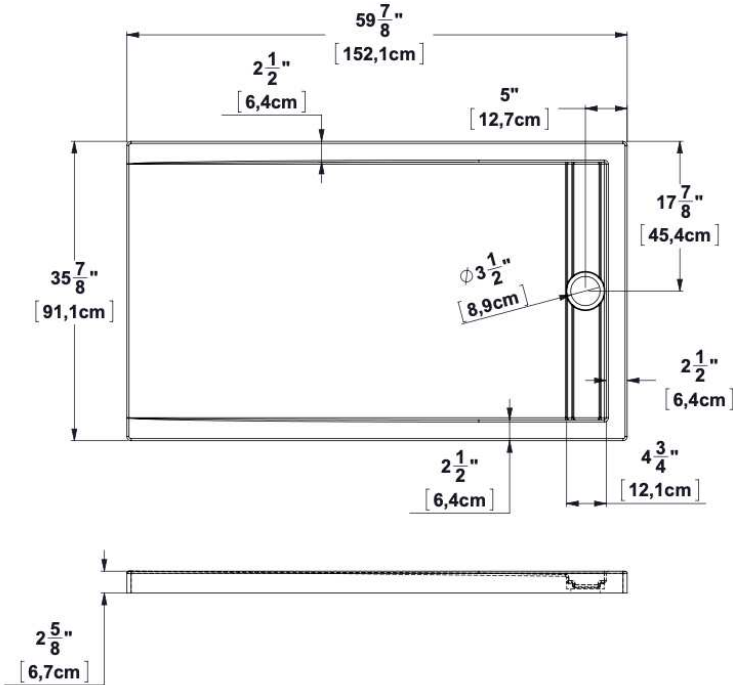

Base 60x36 right hand linear drain cover

Product code: **SB60R36LI**

Nominal dimensions: **60" x 36" x 2.625" [152.4 cm x 91.4 cm x 6.7 cm]**

Material: **acrylic**

Draft revision : **20221128124337**

Draft and specs

Specifications	
Textured floor:	no
Footrest:	no
Characteristics:	

Remarks	
All measures have a precision of $\pm 1/4"$ (0,63cm) If a measure is present on one side only, part is symmetrical	

Available options	
Shower seat:	
Shower door :	PB136 EKO60 EKO60R36 PBSD60 PBSD60R36 PBSD60R236