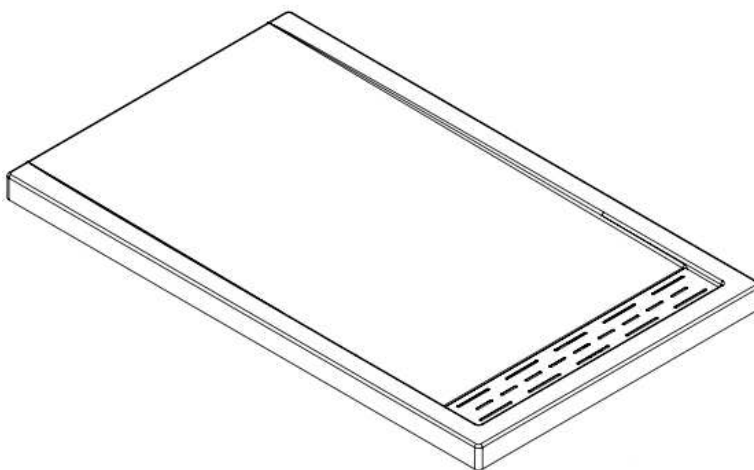

Base 60x36 right hand linear drain cover

Product code: **SB60R36LI**

Nominal dimensions: **60" x 36" x 2.625" [152.4 cm x 91.4 cm x 6.7 cm]**

Material: **acrylic**

Draft revision : **20221128124337**

Draft and specs

Specifications	
Textured floor:	no
Footrest:	no
Characteristics:	

Remarks	
All measures have a precision of $\pm 1/4"$ (0,63cm) If a measure is present on one side only, part is symmetrical	

Available options	
Shower seat:	
Shower door :	PB136 EKO60 EKO60R36 PBSD60 PBSD60R36 PBSD60R236

Additional note(s):

Linear white drain cover included. Integrated tile flanges not shown. To be specified when ordering. Aluminum tile flanges can be supplied as an option. *The "X" configuration has no tiling flange. The aluminum tile flanges are provided, but not factory installed.