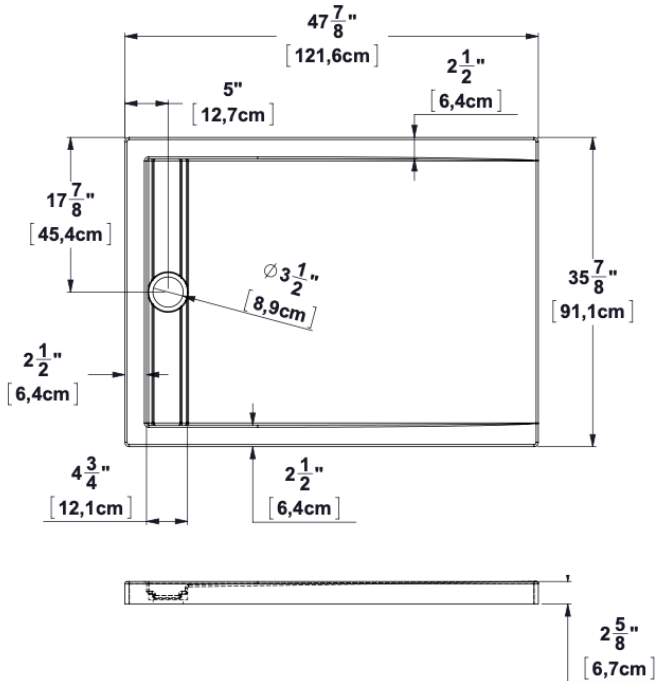

**Base 48x36 left hand linear drain cover**

Product code: **SB48L36LI**

Nominal dimensions: **48" x 36" x 2.625" [121.9 cm x 91.4 cm x 6.7 cm]**

Material: **acrylic**

Draft revision : **20240522135821**

**Draft and specs**

Specifications	
Textured floor:	<b>no</b>
Footrest:	<b>no</b>
Characteristics:	

Remarks	
All measures have a precision of $\pm 1/4"$ (0,63cm) If a measure is present on one side only, part is symmetrical	

Available options	
Shower seat:	
Shower door :	<b>PB136 PB148 PB24836 PR23648 EKO48 EKO48R36 PBSD48 PBSD48R36 PBSD48R236</b>

**Additional note(s):**

Linear white drain cover included. Integrated tile flanges not shown. To be specified when ordering. Aluminum tile flanges can be supplied as an option. \*The "X" configuration has no tiling flange. The aluminum tile flanges are provided, but not factory installed.