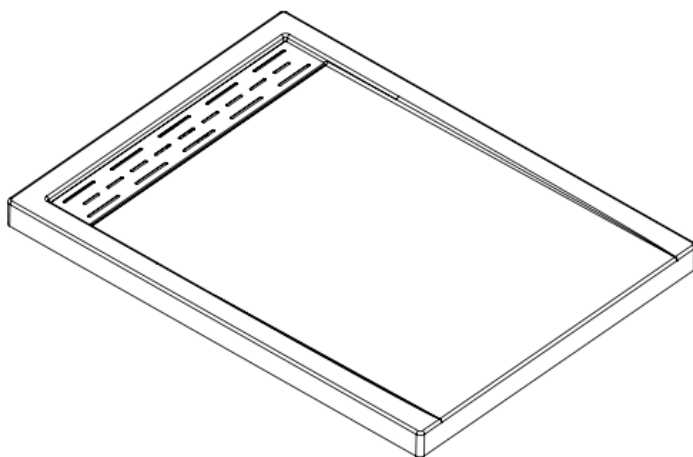

**Base 48x36 left hand linear drain cover**

Product code: **SB48L36LI**

Nominal dimensions: **48" x 36" x 2.625" [121.9 cm x 91.4 cm x 6.7 cm]**

Material: **acrylic**

Draft revision : **20240522135821**

**Draft and specs**

Specifications	
Textured floor:	<b>no</b>
Footrest:	<b>no</b>
Characteristics:	

Remarks	
All measures have a precision of $\pm 1/4"$ (0,63cm) If a measure is present on one side only, part is symmetrical	

Available options	
Shower seat:	
Shower door :	<b>PB136 PB148 PB24836 PR23648 EKO48 EKO48R36 PBSD48 PBSD48R36 PBSD48R236</b>

**Additional note(s):**

Linear white drain cover included. Integrated tile flanges not shown. To be specified when ordering. Aluminum tile flanges can be supplied as an option. \*The "X" configuration has no tiling flange. The aluminum tile flanges are provided, but not factory installed.