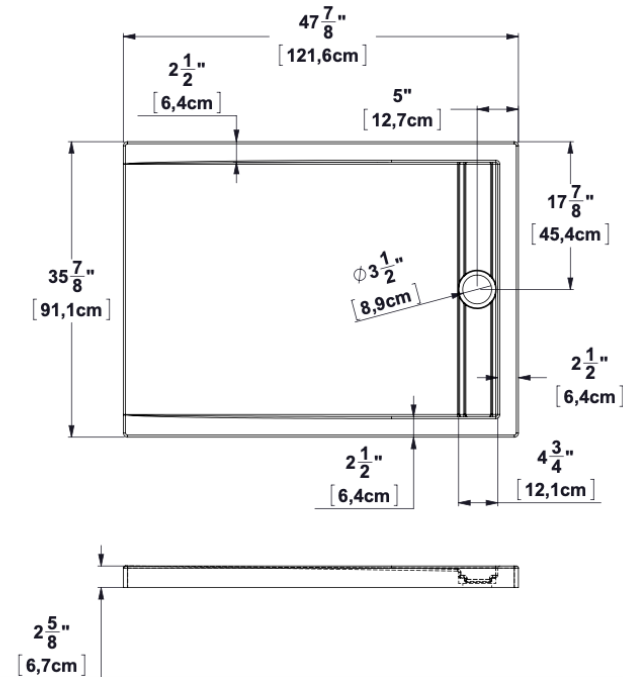

Base 48x36 right hand linear drain cover

Product code: **SB48R36LI**

Nominal dimensions: **48" x 36" x 2.625" [121.9 cm x 91.4 cm x 6.7 cm]**

Material: **acrylic**

Draft revision : **20231221084107**

Draft and specs

Specifications

Textured floor: **no**

Footrest: **no**

Characteristics:

Remarks

All measures have a precision of $\pm 1/4"$ (0,63cm)
If a measure is present on one side only, part is symmetrical

A

B

C

X*

Available options

Shower seat:

Shower door : **PB136 PB148 PB24836
PR23648 EKO48 EKO48R36
PBSD48 PBSD48R36
PBSD48R236**

Additional note(s):

Linear white drain cover included. Integrated tile flanges not shown. To be specified when ordering. Aluminum tile flanges can be supplied as an option. *The "X" configuration has no tiling flange. The aluminum tile flanges are provided, but not factory installed.