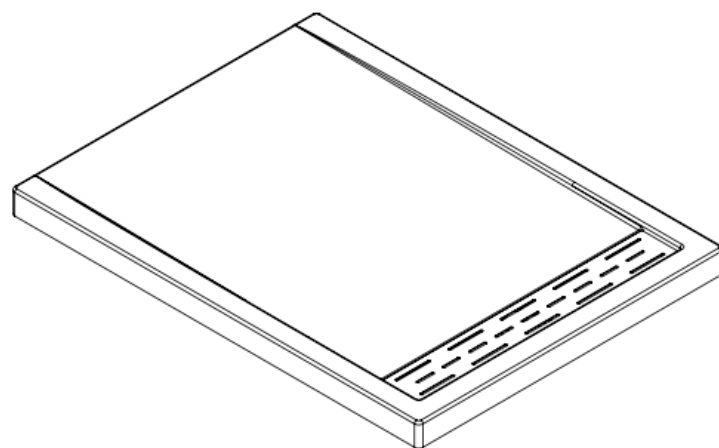

Available options

Shower seat:

Shower door : **PB136 PB148 PB24836
PR23648 EKO48 EKO48R36
PBSD48 PBSD48R36
PBSD48R236**

Additional note(s):

Linear white drain cover included. Integrated tile flanges not shown. To be specified when ordering. Aluminum tile flanges can be supplied as an option. *The "X" configuration has no tiling flange. The aluminum tile flanges are provided, but not factory installed.

IMPORTANT NOTE :

Specifications, dimensions and models are subject to change. Visit our website <http://www.oceania-attitude.com> to access up-to-date dimensions and informations. In all cases, information on the website is the most up-to-date.