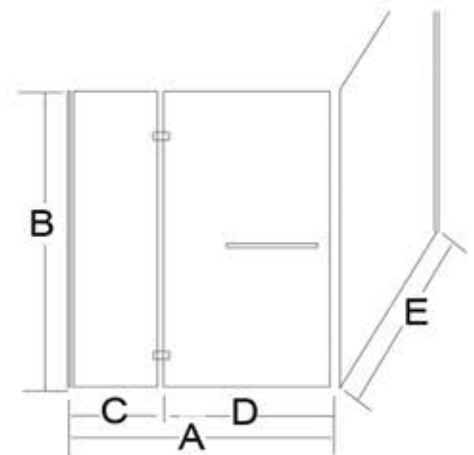

California shower door PR2

FEATURES:

- Corner installation hinged door.
- Door located on the **NARROW END** of the shower.
- 8mm tempered glass.
- Easy clean Oceania Clear View™ treatment.
- Chrome or Matte Black finish.
- 10 year limited warranty

PR2 doors - California (short side opening + 1 return panel)

| Code | A (min) | A (max) | B | C | D | E (min) | E (max) |
|---------|--------------------|--------------------|--------------------|-----|-----|--------------------|--------------------|
| PR23642 | 33 $\frac{3}{8}$ " | 34 $\frac{3}{8}$ " | 78 $\frac{3}{4}$ " | 8" | 24" | 39 $\frac{1}{2}$ " | 40 $\frac{1}{8}$ " |
| PR23648 | | | | | | 45 $\frac{1}{2}$ " | 46 $\frac{1}{8}$ " |
| PR24248 | 39 $\frac{3}{8}$ " | 40 $\frac{3}{8}$ " | 78 $\frac{3}{4}$ " | 14" | 24" | 45 $\frac{1}{2}$ " | 46 $\frac{1}{8}$ " |