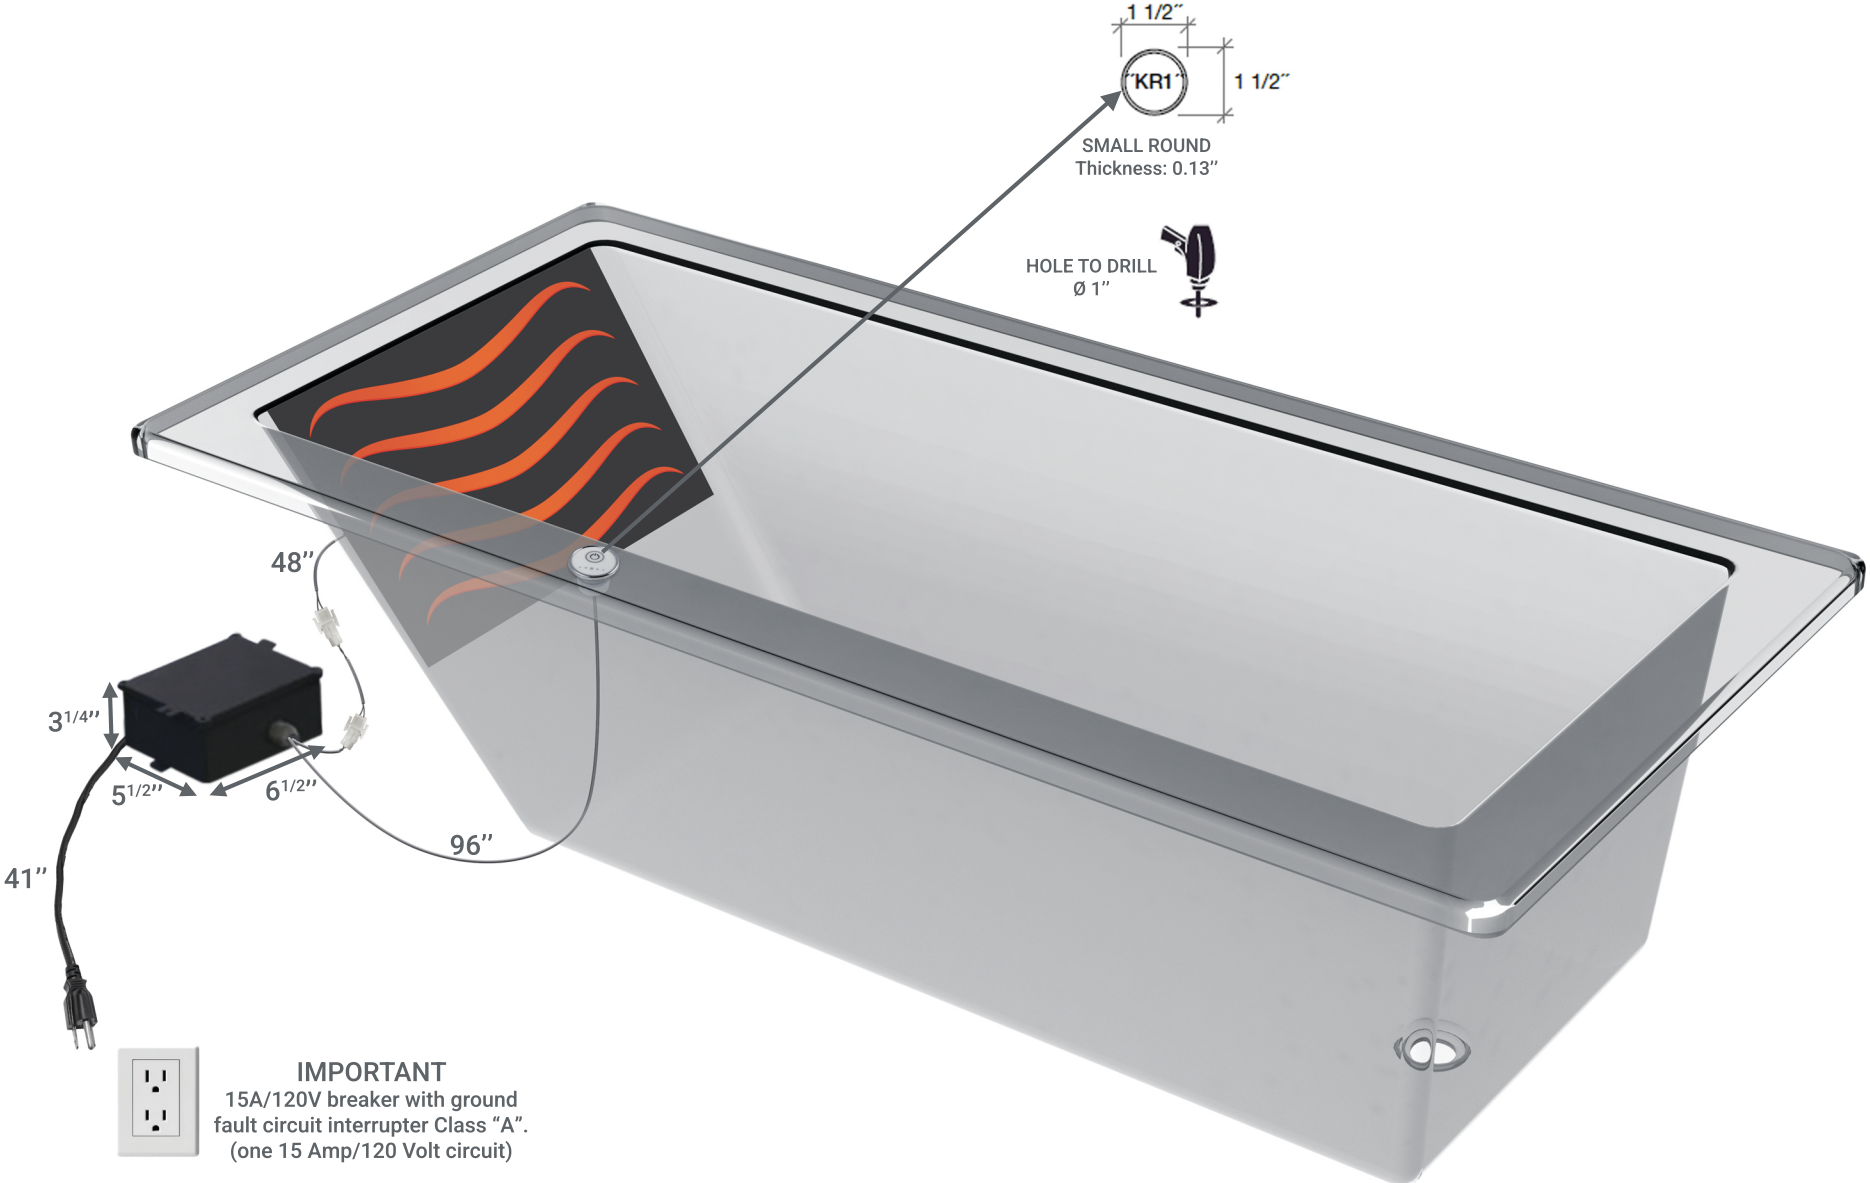

oceania®

Heated backrest

SMALL ROUND
Thickness: 0.13"

IMPORTANT
15A/120V breaker with ground
fault circuit interrupter Class "A".
(one 15 Amp/120 Volt circuit)