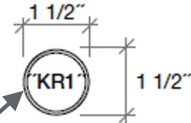

oceania®

Heated backrest

SMALL ROUND
Thickness: 0.13"

IMPORTANT
15A/120V breaker with ground
fault circuit interrupter Class "A".
(one 15 Amp/120 Volt circuit)