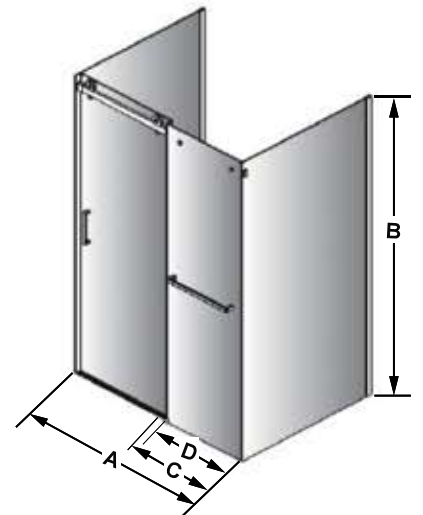

## FEATURES:

- Side wall installation sliding shower door including 2 side panels.
- Magnet on the door for a perfect seal.
- 8mm tempered glass with the easy clean Oceania Clear View™ treatment.
- Chrome, Matte Black or Brushed Nickel finish.
- 10-year limited warranty.

### MARELIA sliding shower door PBSDR2

Code	A (min)	A (max)	B	C	D (min)	D(max)	E (min)	E (max)	2 side panels (returns)
PBSD48R232	46½"	46½"	78¾"	25¼"	19"	20"	30¾"	30¾"	
PBSD48R236							34¾"	34¾"	
PBSD48R242							40¾"	40¾"	
PBSD60R232	58½"	58½"	78¾"	31¼"	25"	26"	30¾"	30¾"	
PBSD60R236							34¾"	34¾"	
PBSD60R242							40¾"	40¾"	
PBSD60R248							46¾"	46¾"	
PBSD66R236	64¾"	64¾"	78¾"	31¼"	25"	26"	34¾"	34¾"	