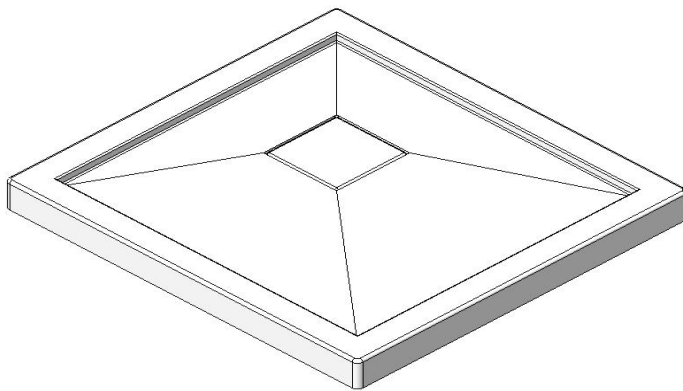

**Base 34x32 LH corner drain** Product code : **SB34L3212**

Draft revision : **20170320153000**

Nominal dimensions : **34" x 32" x 2,625" [86,4 cm x 81,3 cm x 6,7 cm]**

Material : **acrylic**

**Draft and specs**

Specifications
Textured floor : <b>no</b>
Footrest : <b>no</b>
Characteristics : <b>Corner base 12-12</b>

Remarks
<i>All measures have a precision of ± 1/4" (0,63cm)</i>
<i>If a measure is present on one side only, part is symmetrical</i>

Available options
Shower seat : <b>SS16-A, SS16-B</b>
Shower door : <b>FP32 FP32R34 FP34 FP34R32</b>

*Additional note(s) :*

**Integrated tile flanges not shown. To be specified when ordering. Aluminium tile flanges can be supplied as an option.**