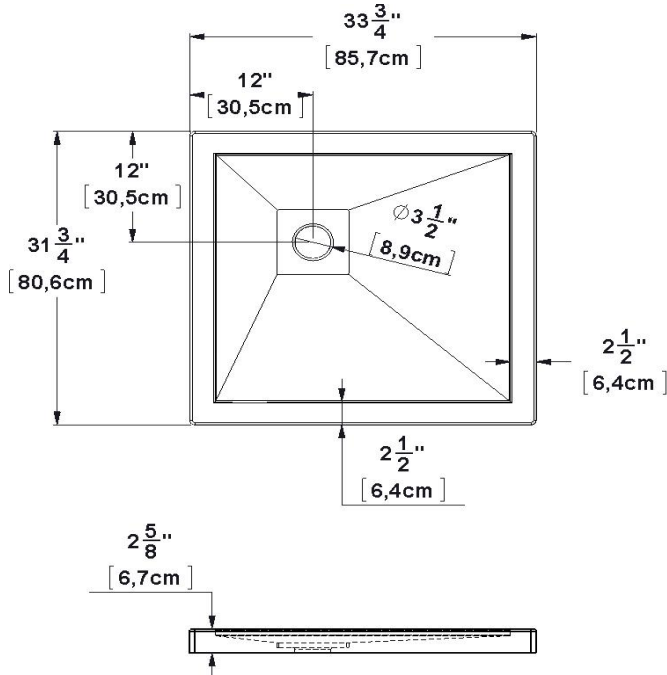

**Base 34x32 LH corner drain** Product code : **SB34L3212**

Draft revision : **20170320153000**

Nominal dimensions : **34" x 32" x 2,625" [86,4 cm x 81,3 cm x 6,7 cm]**

Material : **acrylic**

**Draft and specs**

Specifications
Textured floor : <b>no</b>
Footrest : <b>no</b>
Characteristics : <b>Corner base 12-12</b>

Remarks
<i>All measures have a precision of ± 1/4" (0,63cm)</i>
<i>If a measure is present on one side only, part is symmetrical</i>